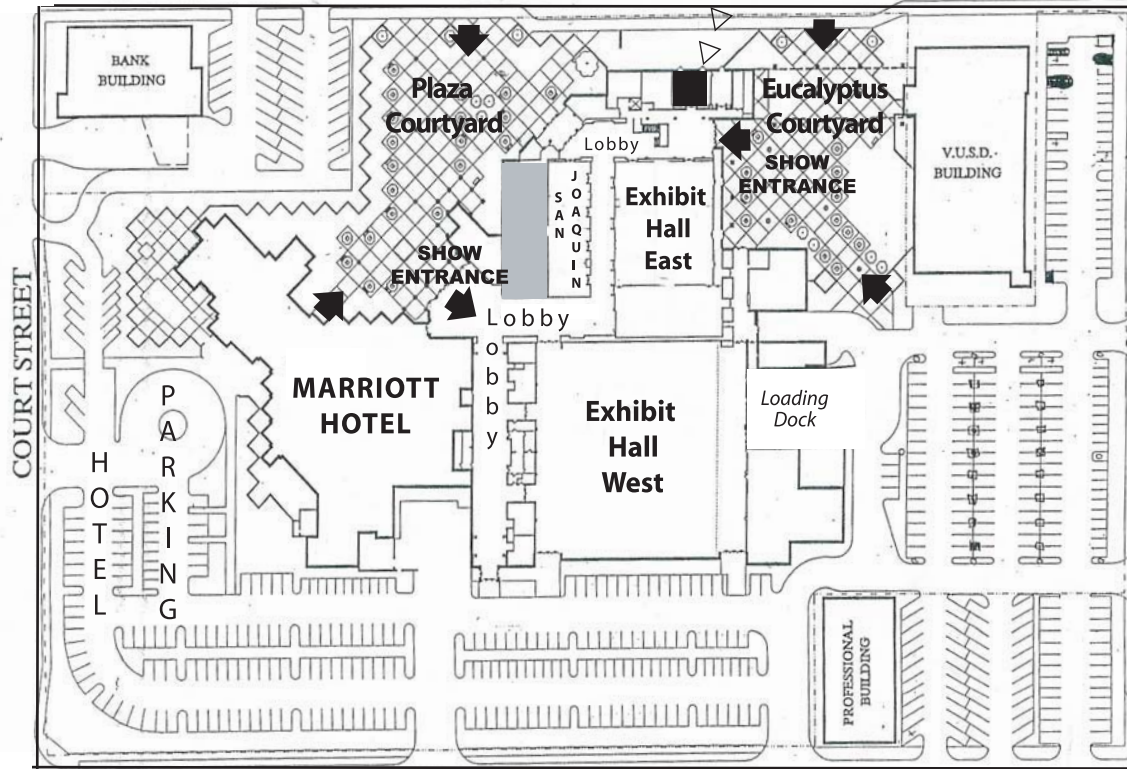

EXHIBITOR PARKING AREAS

Page 19

MAIN STREET

Comfort Suites Inn

PUBLIC PARKING

SHOW OFFICE

PUBLIC PARKING

Signature Theaters

ACEQUIA STREET

PUBLIC PARKING

Union 76 Station

WILLOW

Chevron Station

SANTA FE

(PAVED LOT)
Exhibitor Parking Lot

HIGHWAY 198